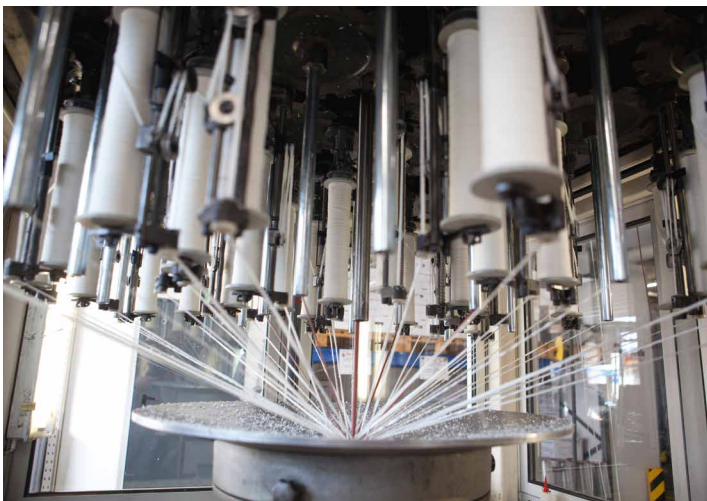

Form of delivery

This packing can be manufactured from 4 to 40 mm / 3/16" to 1.5" square as well as in intermediate, inch sizes and special measurements.

- 04-09 mm/3/16"-5/16" on 2 lbs spool
- 10-15 mm/3/8"-9/16" on 5 lbs spool
- 16-25 mm/5/8"-1" on 10 lbs spool

Special length, pre-cut or die formed rings on request.

1 lbs of packing of the following cross-sections is equivalent to displayed lengths in feet:

Size	Feet	Size	Feet
4	48.9	13 [1/2"]	4.9
5 [3/16"]	31.3	14 [9/16"]	4.0
6	21.8	15	3.5
6.4 [1/4"]	19.4	16 [5/8"]	3.1
8 [5/16"]	12.2	18	2.4
9.5 [3/8"]	8.7	19 [3/4"]	2.2
10	7.8	20	2.0
11 [7/16"]	6.3	22 [7/8"]	1.6
12	5.4	25 [1"]	1.3

All technical information and advice is based on our experience and will be given most conscientiously but without any liability.

Indication and figures are for guidance only and need to be examined by the user. All sizes are subject to manufacturing tolerances. We reserve the right to modify specifications at any time.

Please note that the technical values cannot be used all at the same time in their maximum values.

ProPack AG

Rudolf-Diesel-Ring 28 · 82054 Sauerlach

Fon ++49 (0) 8104 6640 0 · Fax ++49 (0) 8104 6640 44
propack@propack.ag

www.propack.ag

TECHNOLOGIE MADE IN GERMANY